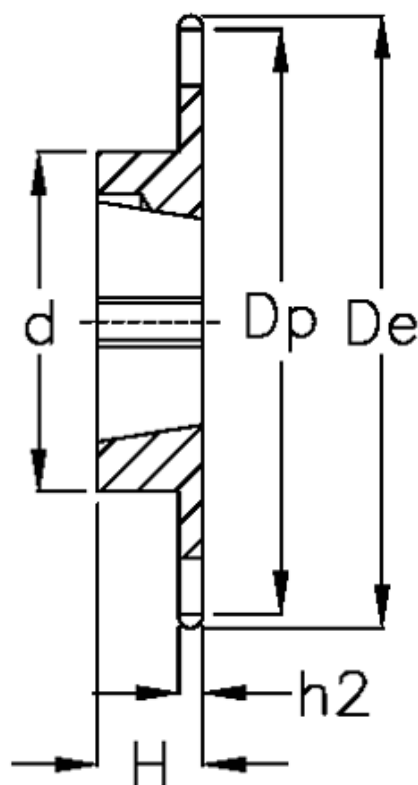

Article number: 616031007030

Description: Taperbored sprocket 12 B-1 Z=30 simplex
for bushing 2517

Measures

C = 2
d = 108
De = 190.5
Dp = 182.25

For bush = 2517
For chain size = 3/4" x 7/16"
For chain type = 12 B-1
H = 45

h1 = 11.1
Material = Stål
Number of teeth = 30